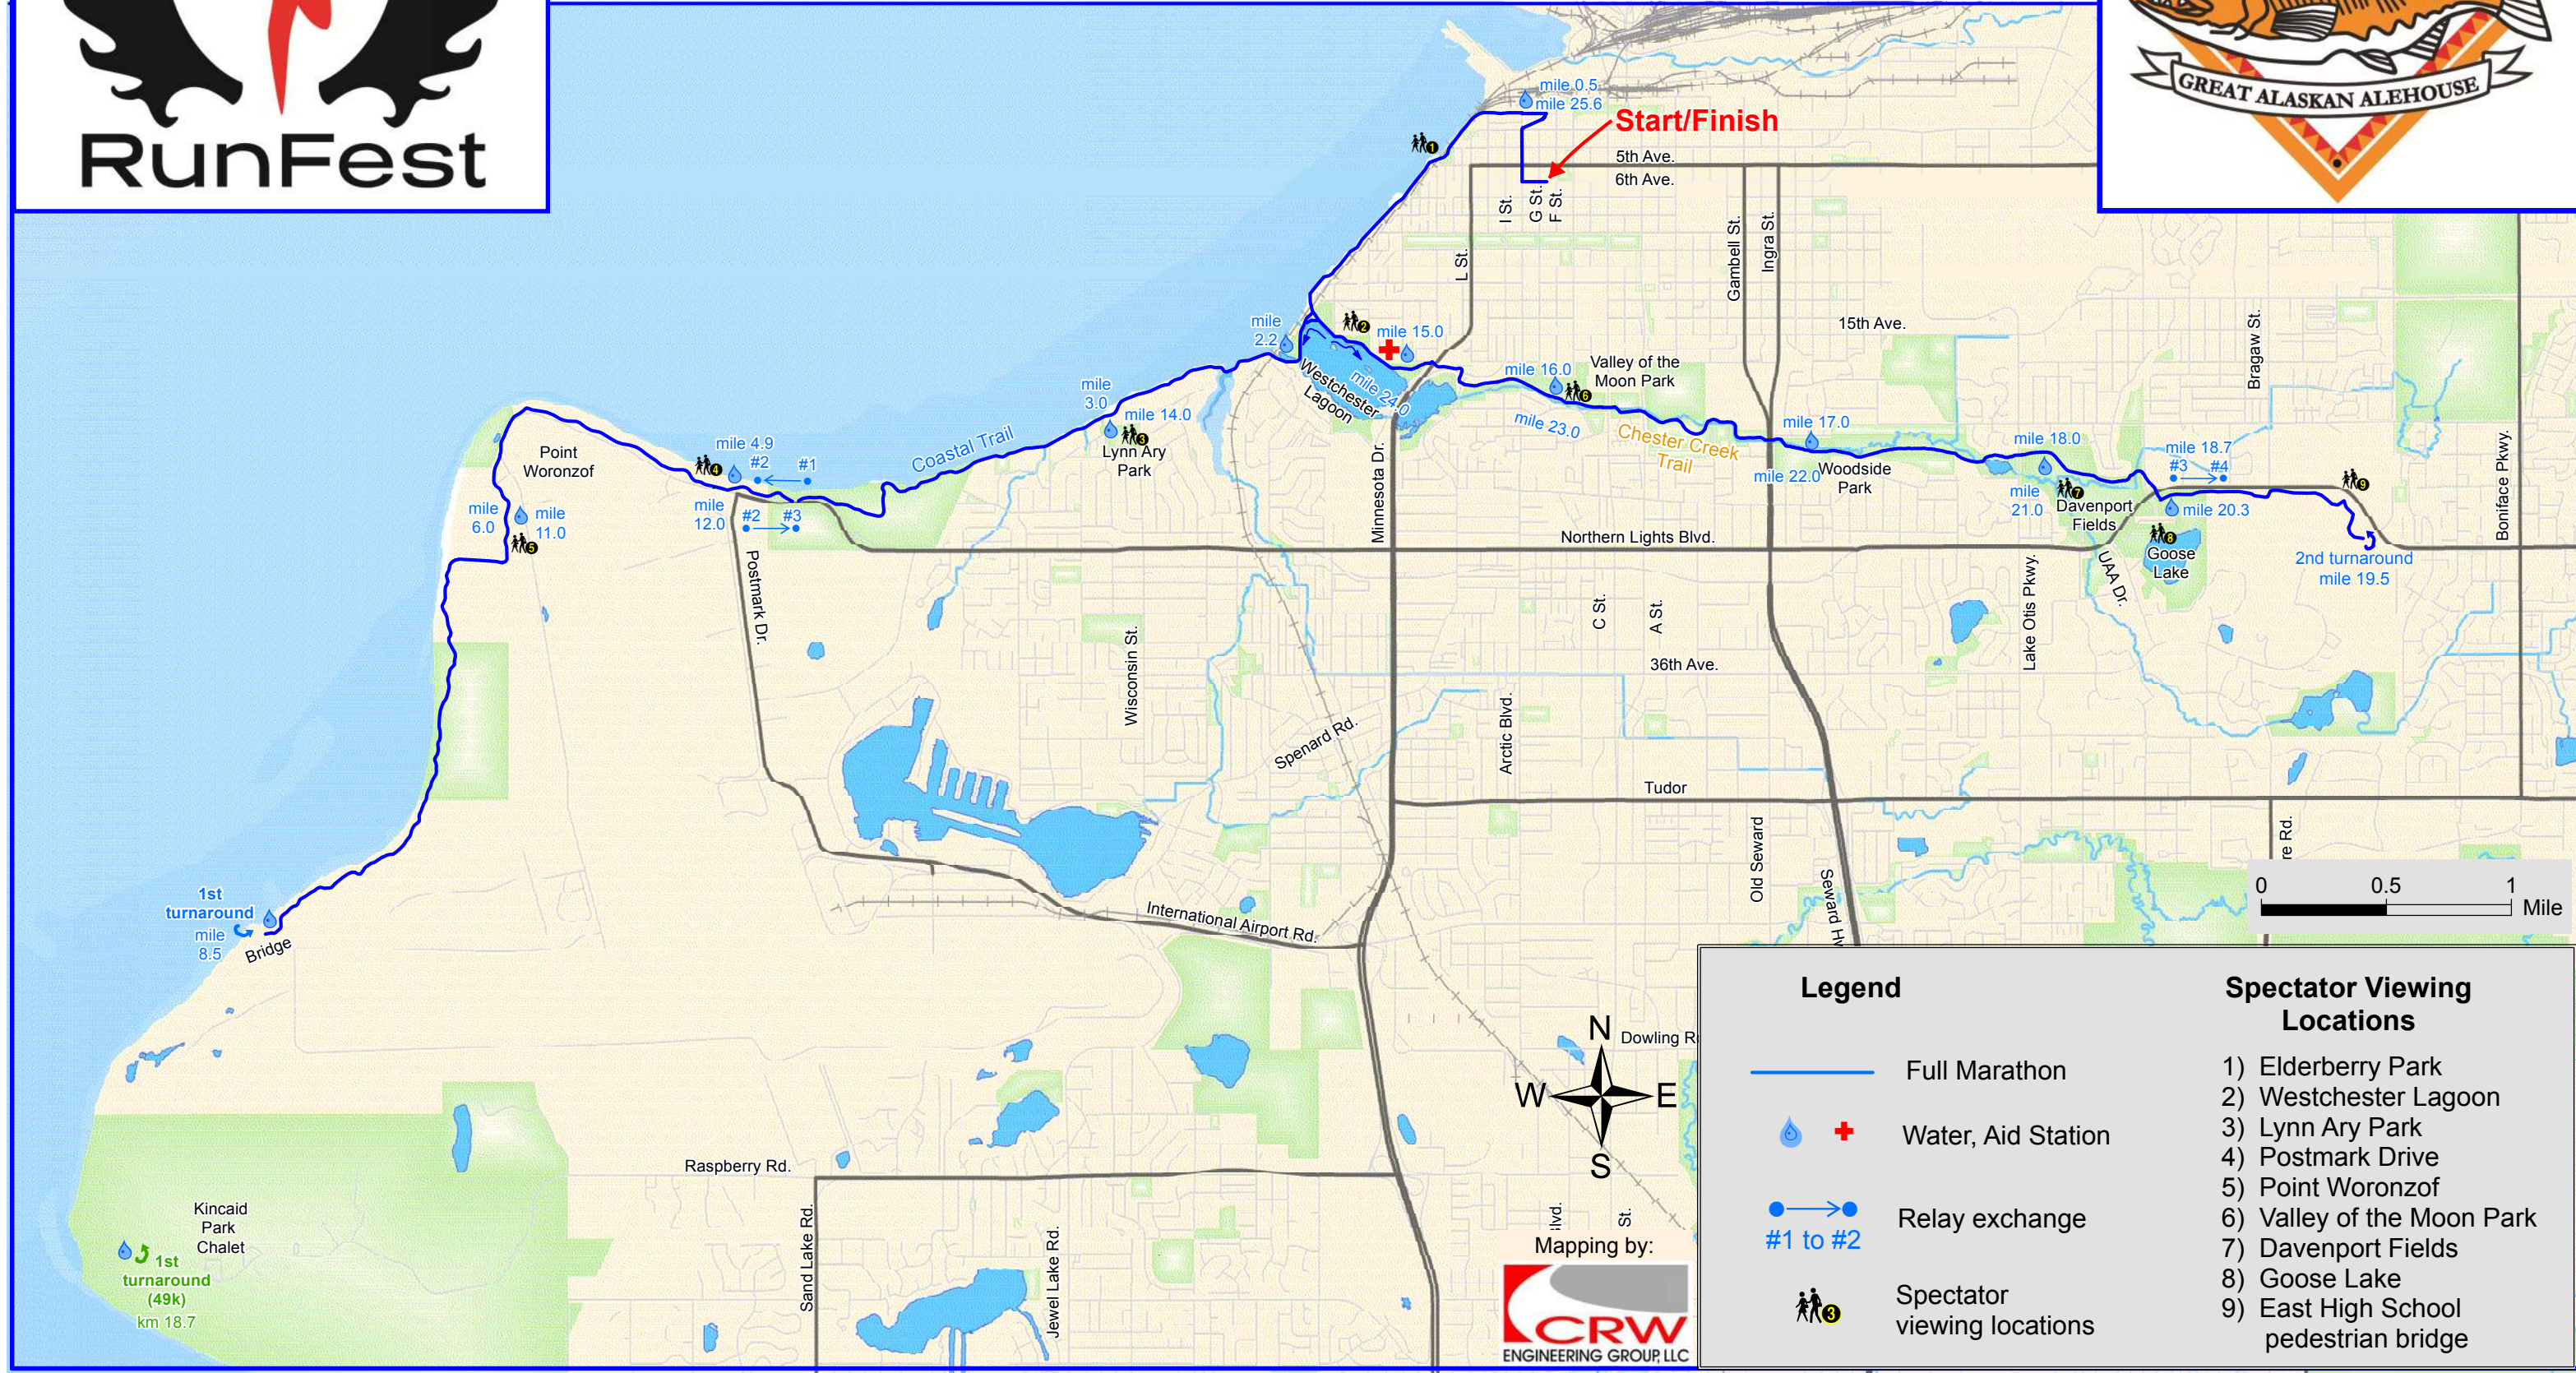

Humpy's Marathon & Humpy's Marathon Relay

Legend		Spectator Viewing Locations	
	Full Marathon	1)	Elderberry Park
	Water, Aid Station	2)	Westchester Lagoon
	Relay exchange	3)	Lynn Ary Park
	Spectator viewing locations	4)	Postmark Drive
		5)	Point Woronzof
		6)	Valley of the Moon Park
		7)	Davenport Fields
		8)	Goose Lake
		9)	East High School pedestrian bridge