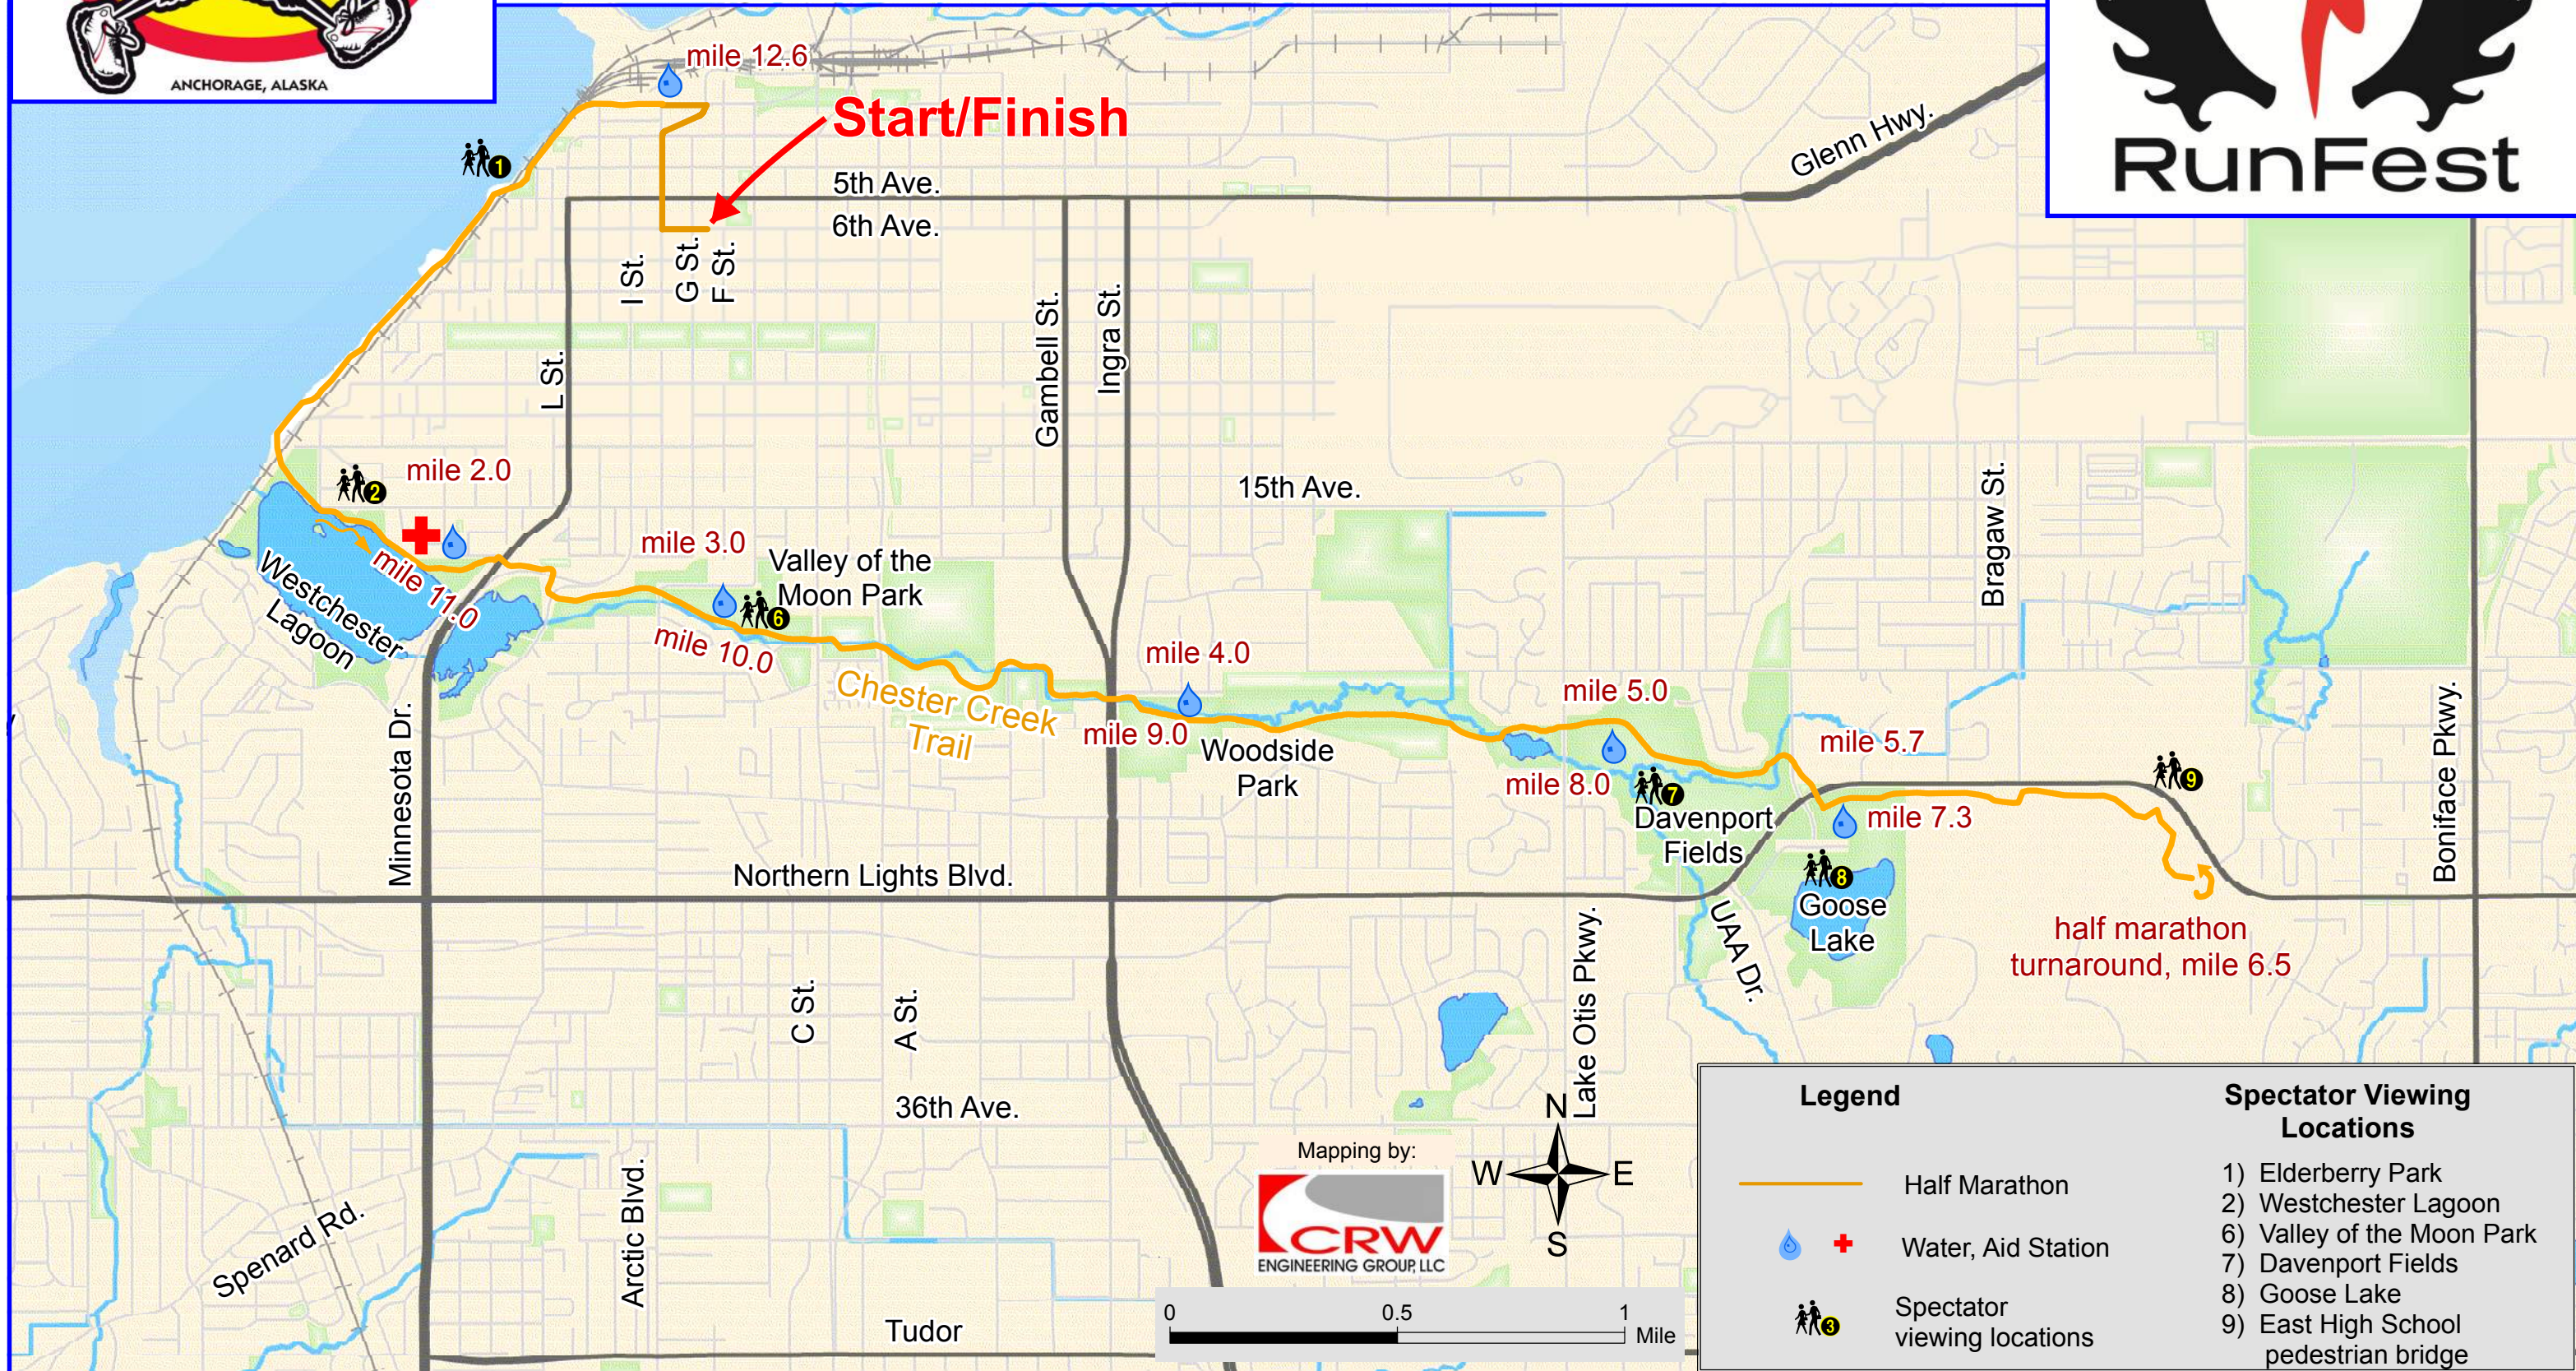

# Skinny Raven Half Marathon

Legend		Spectator Viewing Locations	
	Half Marathon	1) Elderberry Park	
	Water, Aid Station	2) Westchester Lagoon	
		6) Valley of the Moon Park	
	Spectator viewing locations	7) Davenport Fields	
		8) Goose Lake	
		9) East High School pedestrian bridge	

Mapping by: