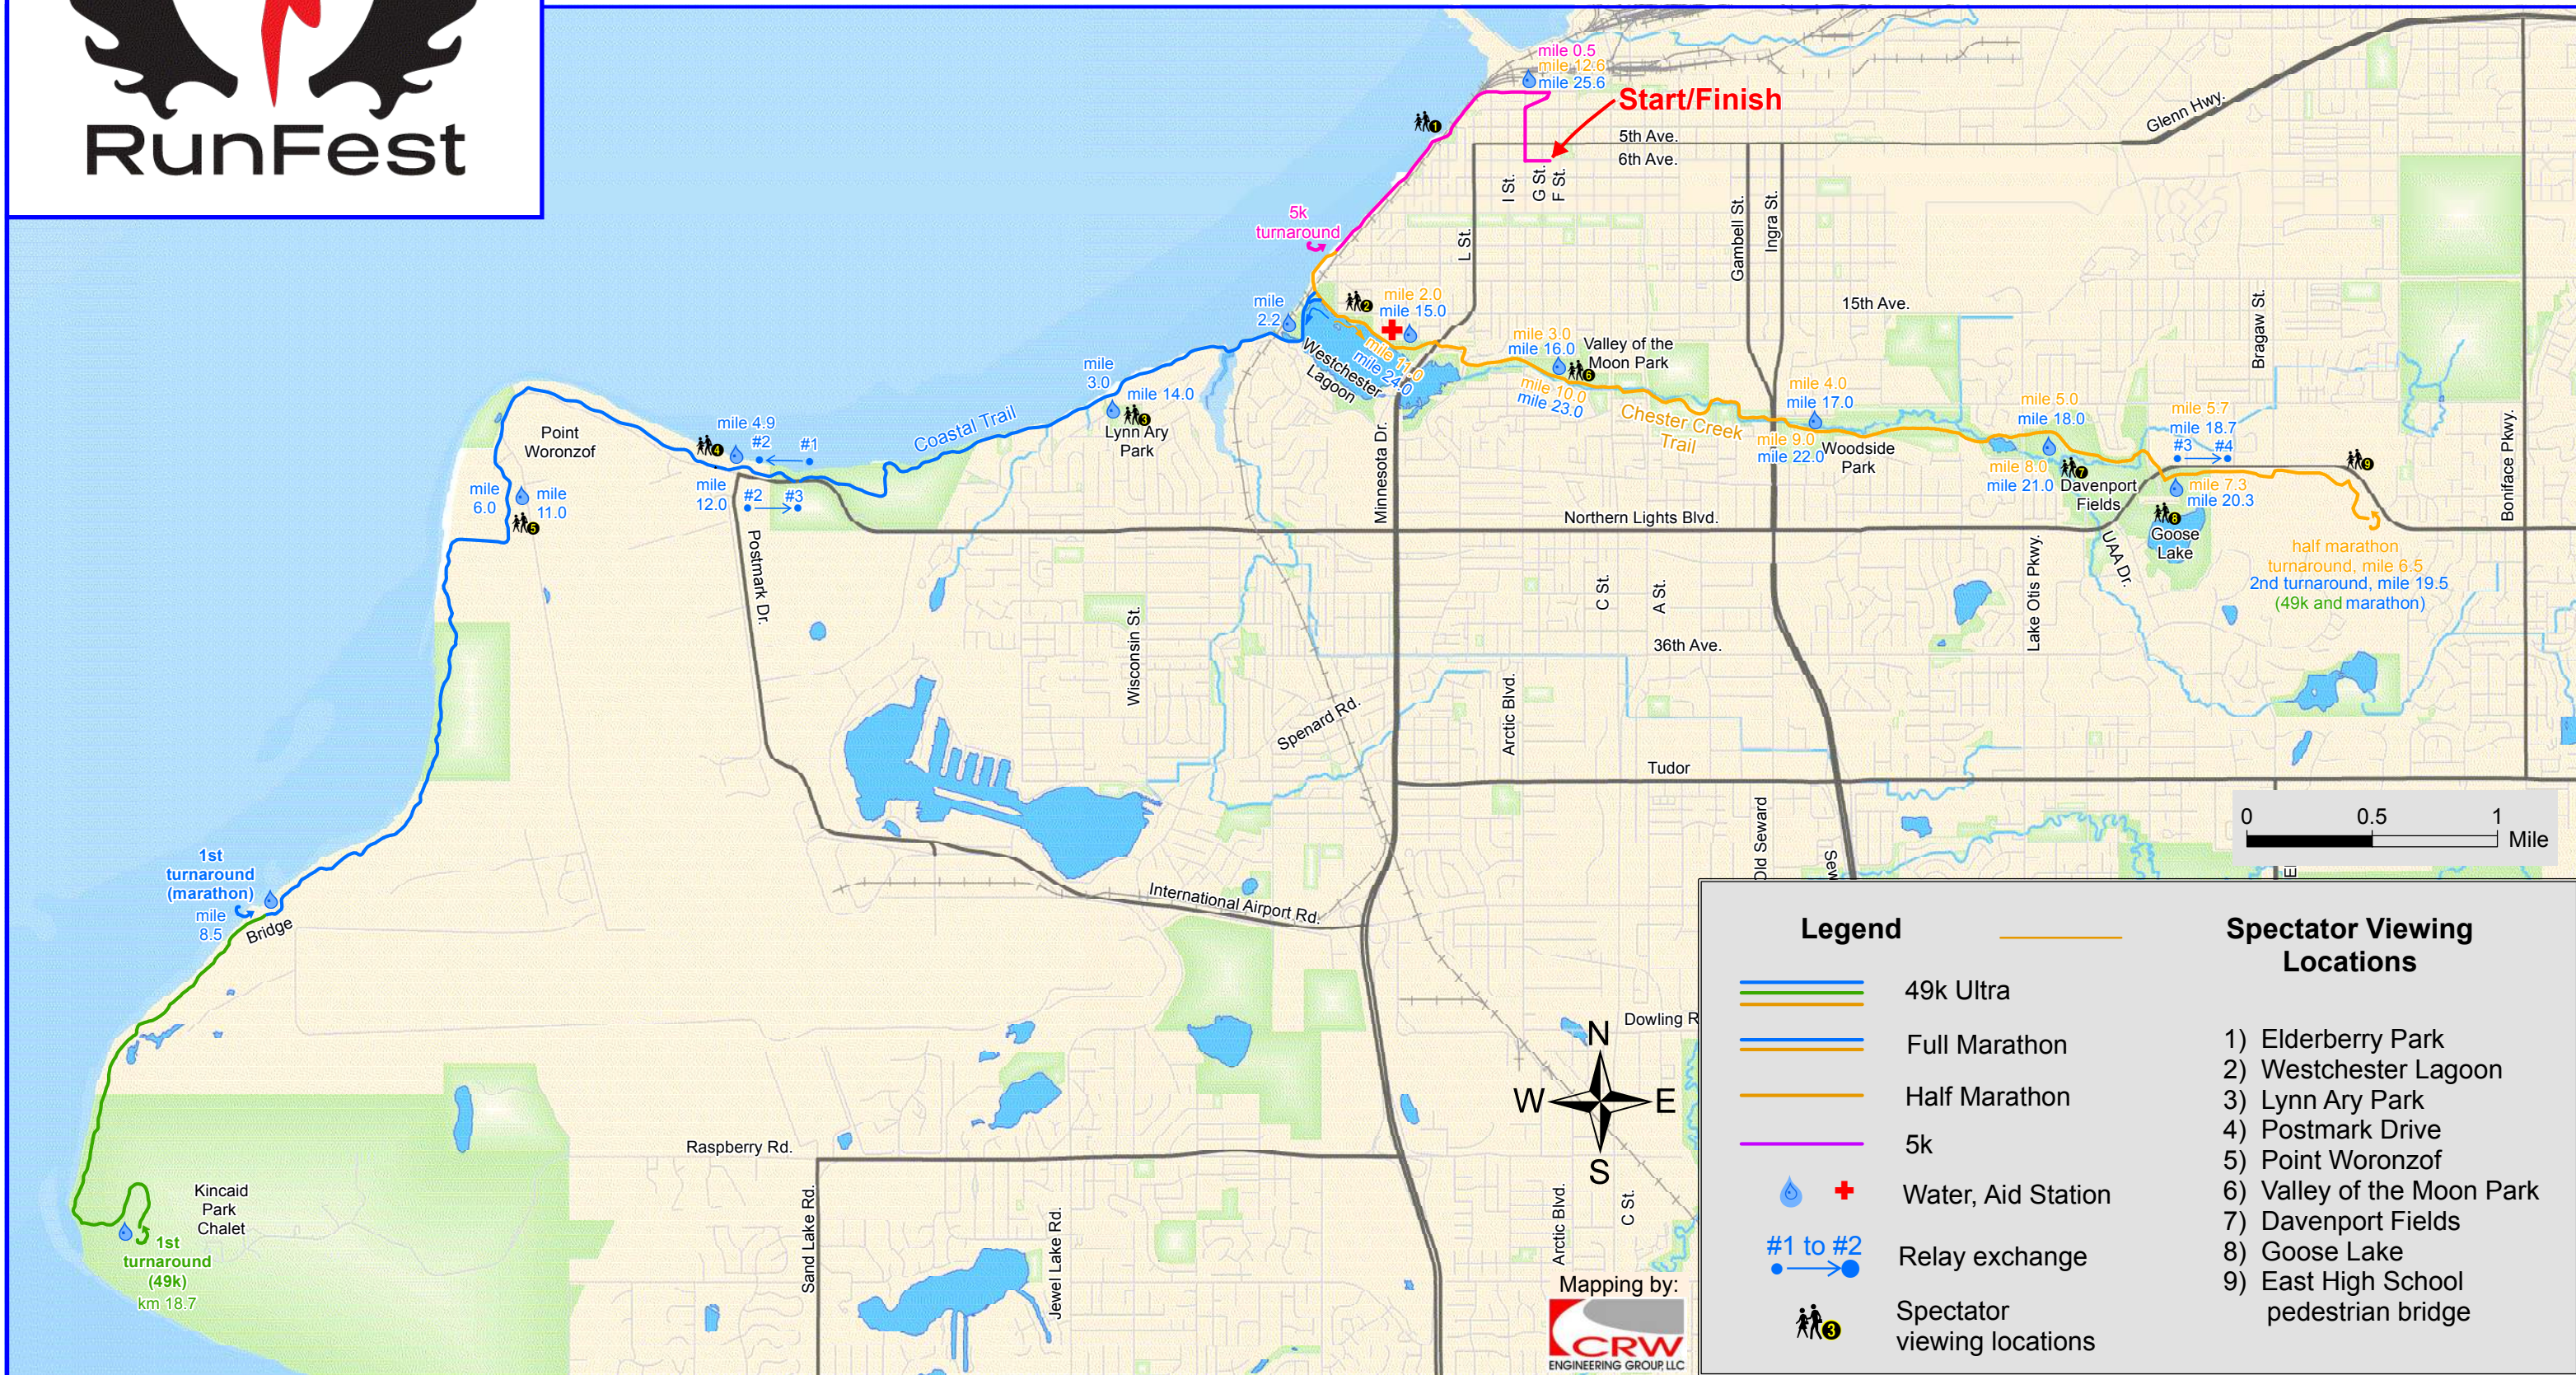

# 49K Ultra Marathon & Marathon Relay Half Marathon 5K

Legend		Spectator Viewing Locations	
	49k Ultra	1)	Elderberry Park
	Full Marathon	2)	Westchester Lagoon
	Half Marathon	3)	Lynn Ary Park
	5k	4)	Postmark Drive
	Water, Aid Station	5)	Point Woronzof
	Water, Aid Station	6)	Valley of the Moon Park
	Relay exchange	7)	Davenport Fields
	Spectator viewing locations	8)	Goose Lake
		9)	East High School pedestrian bridge

Mapping by:  
**CRW**  
ENGINEERING GROUP LLC